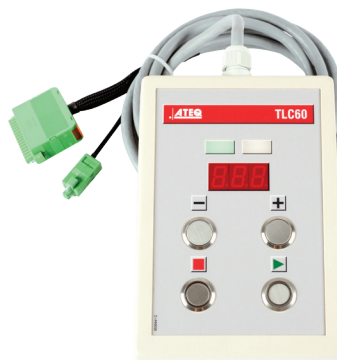

TLC 60
Remote control